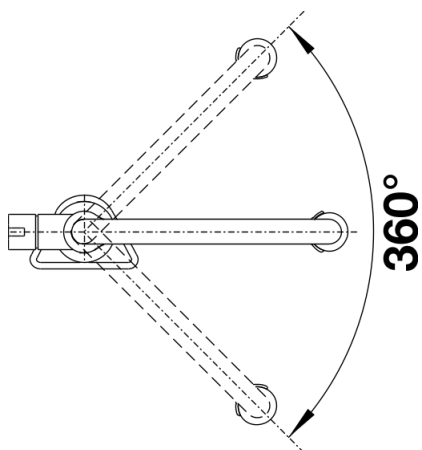

Product information sheet BLANCO CULINA-S Mini

Item no. 519843

Benefits

- Exciting design with special visual focus
- Delicate stainless steel spring enables freedom of movement down to the bowl area
- Comfortable locking of the hose with a precise magnetic holder
- Ideal in combination with wall units
- User-friendly single-jet mousseur spray

Colours

Available colours:

chrome

stainless steel finish

galvanic chrome

Planning information

- The kitchen mixer tap has a magnetic fixture.

Scope of supply

- 360° swivel spout for greater reach
- Ø 35 mm tap hole required
- With ceramic disk cartridge
- Metal sheathed spray-hose
- Flexible connection pipes with a length of 450 mm and $\frac{3}{8}$ " nut for particularly easy and secure installation
- Stabilisation plate to increase the stability of the tap when fitted in stainless steel sinks
- With non-return valve and thus guaranteed against reflux in accordance with EN 1717
- LGA approved
- Planned for DVGW certificate

Details

Swivel range

Side view hand gear 2D

Side view