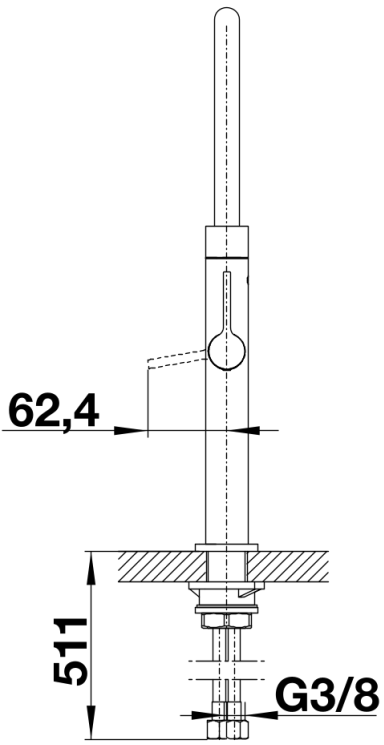

Product information sheet BLANCO CULINA-S Mini

Item no. 519843

Benefits

- Exciting design with special visual focus
- Delicate stainless steel spring enables freedom of movement down to the bowl area
- Comfortable locking of the hose with a precise magnetic holder
- Ideal in combination with wall units
- User-friendly single-jet mousseur spray

Colours

Available colours:

chrome

stainless steel finish

galvanic chrome

Planning information

- The kitchen mixer tap has a magnetic fixture.

Scope of supply

- 360° swivel spout for greater reach
- Ø 35 mm tap hole required
- With ceramic disk cartridge
- Metal sheathed spray-hose
- Flexible connection pipes with a length of 450 mm and $\frac{3}{8}$ " nut for particularly easy and secure installation
- Stabilisation plate to increase the stability of the tap when fitted in stainless steel sinks
- With non-return valve and thus guaranteed against reflux in accordance with EN 1717
- LGA approved
- Planned for DVGW certificate

Details

Swivel range

Side view hand gear 2D

Side view