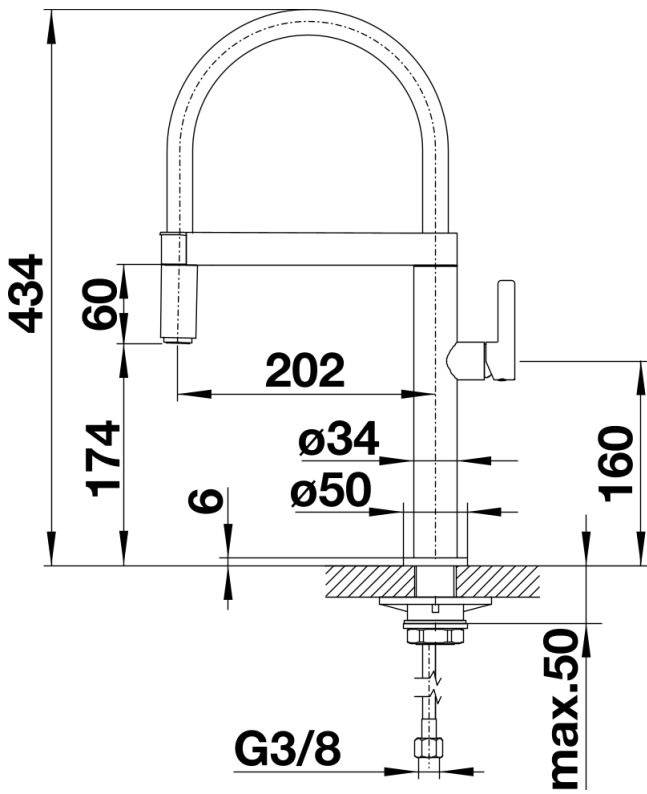

- 360° swivel spout for greater reach
- Ø 35 mm tap hole required
- With ceramic disk cartridge
- Metal sheathed spray-hose
- Flexible connection pipes with a length of 450 mm and $\frac{3}{8}$ " nut for particularly easy and secure installation
- Stabilisation plate to increase the stability of the tap when fitted in stainless steel sinks
- With non-return valve and thus guaranteed against reflux in accordance with EN 1717
- LGA approved
- Planned for DVGW certificate

Details

Swivel range

Side view hand gear 2D

Side view